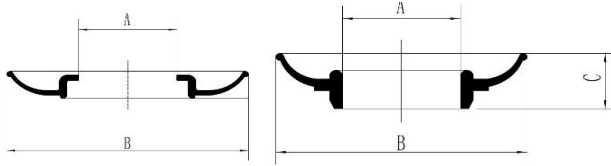

Code	Name	ID*OD*H	Material	Color	Detailed Categories
XS8337	Check Valve	25.3*46*8	NBR	Black	
XS6467	Check Valve	25.3*51*8	NBR	Black	
XS7505	Check Valve	25.3*74.8*11.7	NBR	Black	
XS6674	Check Valve	25.5*50.5*5	NBR	Black	
XS8590	Check Valve	25.5*55*6.5	NBR	Black	
XS1957	Check Valve	25.5*56*10	NBR	Black	
XS12878	Check Valve	25.5*58.7*8.2	NBR	Black	
XS8591	Check Valve	25.5*59*7	NBR	Black	
XS13074	Check Valve	25.5*60*10	NBR	Black	
XS0640	Check Valve	25.5*73*0.5	NBR	Black	
XS1264	Check Valve	26*46.5*5	NBR	Black	
XS4328	Check Valve	26*50*8.5	NBR	Black	
XS5560	Check Valve	26*54*8	NBR	Black	
XS8871	Check Valve	26*54*8.5	NBR	Black	
XS1926	Check Valve	26*54*9	NBR	Black	
XS11822	Check Valve	26*55*8.4	NBR	Black	
XS6748	Check Valve	26*59*3	NBR	Black	
XS9202	Check Valve	26*61*10	NBR	Black	
XS9472	Check Valve	26*61*9.5	NBR	Black	
XS11836	Check Valve	26*61*9.5/6	NBR	Black	
XS10299	Check Valve	26*74*11	NBR	Black	
XS7489	Check Valve	26*75.5*22	NBR	Black	
XS12389	Check Valve	26.3*45*5.5	NBR	Black	
XS11802	Check Valve	26.7*59*8.5	NBR	Black	
XS6695	Check Valve	27*64*8.5	NBR	Black	
XS1876	Check Valve	27*72*12.5	NBR	Black	
XS12231	Check Valve	27*75*12	NBR	Black	
XS0457	Check Valve	27*75.5*12	NBR	Black	
XS7703	Check Valve	27*87*6	NBR	Black