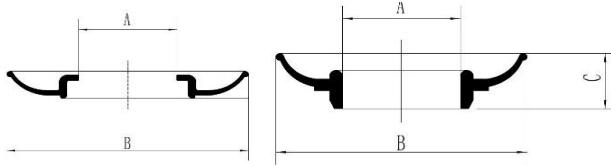

Code	Name	ID*OD*H	Material	Color	Detailed Categories
XS3093	Check Valve	27.4*62*7.2	NBR	Black	
XS12713	Check Valve	27.5*45.2*10	NBR	Black	
XS0622	Check Valve	27.5*47*13	NBR	Black	
XS0433	Check Valve	27.5*55*5	NBR	Black	
XS11678	Check Valve	27.7*45.5*10	NBR	Black	
XS3186	Check Valve	28*51.5*12	NBR	Black	
XS8233	Check Valve	28.5*58*8	NBR	Black	
XS3203	Check Valve	28.5*60*4	NBR	Black	
XS1879	Check Valve	28.5*60*6	NBR	Black	
XS6210	Check Valve	28.5*65*14.5	NBR	Black	
XS6810	Check Valve	28.5*71*13	NBR	Black	
XS3252	Check Valve	28.5*80*10	NBR	Black	
XS4149	Check Valve	28.5*83*12	NBR	Black	
XS13572	Check Valve	29*45*5	NBR	Black	
XS3591	Check Valve	29*46*9.5	NBR	Black	
XS4793	Check Valve	29*46.2*7.2	NBR	Black	
XS0649	Check Valve	29*50*15	NBR	Black	
XS7386	Check Valve	29*52*9.5	NBR	Black	
XS12101	Check Valve	29*54.5*12	NBR	Black	
XS0591	Check Valve	29*56*8.5	NBR	Black	
XS11591	Check Valve	29*56.5*15	NBR	Black	
XS2004	Check Valve	29*60*7.5	NBR	Black	
XS6415	Check Valve	29*60*9.5	NBR	Black	
XS10927	Check Valve	29*62*11	NBR	Black	
XS11871	Check Valve	29*62*9.6	NBR	Black	
XS9363	Check Valve	29*63*8.15	NBR	Black	
XS0473	Check Valve	29*64*8.5	NBR	Black	
XS9263	Check Valve	29*64.5*8.8	NBR	Black	
XS6418	Check Valve	29*65*8.77	NBR	Black