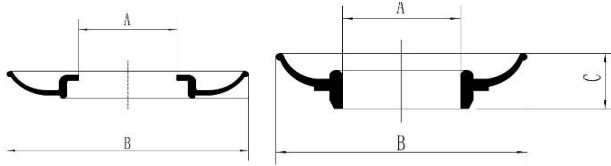

Code	Name	ID*OD*H	Material	Color	Detailed Categories
XS7358	Check Valve	20.2*59*15	NBR	Black	
XS10230	Check Valve	20.3*59*17.8	NBR	Black	
XS13429	Check Valve	20.5*57.5*10	NBR	Black	
XS9072	Check Valve	21*52*11	NBR	Black	
XS4116	Check Valve	21*54*9	NBR	Black	
XS8665	Check Valve	21*66*19	NBR	Black	
XS12092	Check Valve	21.2*50.6*20	NBR	Black	
XS0290	Check Valve	21.5*50*6	NBR	Black	
XS12738	Check Valve	21.5*53.2*8.8	NBR	Black	
XS12877	Check Valve	21.5*58.7*8.2	NBR	Black	
XS1441	Check Valve	21.5*60.3*13	NBR	Black	
XS12882	Check Valve	22*45*7.7	NBR	Black	
XS0471	Check Valve	22*48*16	NBR	Black	
XS6434	Check Valve	22*51*7	NBR	Black	
XS8455	Check Valve	22*54*9.5	NBR	Black	
XS7512	Check Valve	22*55.8*7	NBR	Black	
XS6533	Check Valve	22*56*12.5	NBR	Black	
XS12560	Check Valve	22*60*8.5	NBR	Black	
XS10677	Check Valve	22*68*7.8	NBR	Black	
XS12120	Check Valve	22*68.5*9.5	NBR	Black	
XS6209	Check Valve	22.1*50*8.38	NBR	Black	
XS3579	Check Valve	22.1*53.3*7.5	NBR	Black	
XS10231	Check Valve	22.17*54.5*12.7	NBR	Black	
XS7511	Check Valve	22.2*46.8*6.2	NBR	Black	
XS1421	Check Valve	22.2*55*8	NBR	Black	
XS10506	Check Valve	22.3*49.5*10.5	NBR	Black	
XS8456	Check Valve	22.5*49*10	NBR	Black	
XS4326	Check Valve	22.5*52*8.3	NBR	Black	
XS8302	Check Valve	22.5*55*8.5	NBR	Black	