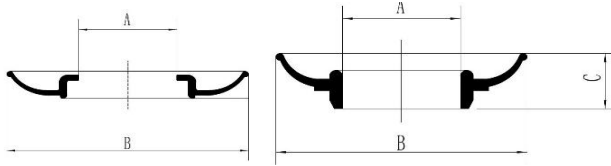

Code	Name	ID*OD*H	Material	Color	Detailed Categories
XS13568	Check Valve	34.5*75.5*12	NBR	Black	
XS3739	Check Valve	34.5*98*19	NBR	Black	
XS0490	Check Valve	35*60*5.5	NBR	Black	
XS13045	Check Valve	35*62*6.5	NBR	Black	
XS0782	Check Valve	35*72*10	NBR	Black	
XS9356	Check Valve	35*78*7.5	NBR	Black	
XS9362	Check Valve	35*80*8.15	NBR	Black	
XS9096	Check Valve	35.5*63.5*13	NBR	Black	
XS1882	Check Valve	35.5*72*11	NBR	Black	
XS8046	Check Valve	36*37*3	NBR	Black	
XS10004	Check Valve	36*63.6*11.8	NBR	Black	
XS0481	Check Valve	36*66*8	NBR	Black	
XS13418	Check Valve	36*74*10	NBR	Black	
XS13680	Check Valve	36*76*8	NBR	Black	
XS13182	Check Valve	37*62*13.5	NBR	Black	
XS0641	Check Valve	37*62.5*14	NBR	Black	
XS5158	Check Valve	37*74*11.5	NBR	Black	
XS3036	Check Valve	37*75.5*11.5	NBR	Black	
XS1402	Check Valve	37.5*70*7.5	NBR	Black	
XS9314	Check Valve	38*56.8*3	NBR	Black	
XS4886	Check Valve	38*60*11.5	NBR	Black	
XS5639	Check Valve	38.5*61*14	NBR	Black	
XS5541	Check Valve	38.5*72*13	NBR	Black	
XS6776	Check Valve	38.5*75.5*11	NBR	Black	
XS13732	Check Valve	39*93*9	NBR	Black	
XS12775	Check Valve	39.5*70*9.5	NBR	Black	
XS0534	Check Valve	40*74*10	NBR	Black	
XS12159	Check Valve	40*75*12	NBR	Black	
XS0541	Check Valve	45.5*85*18	NBR	Black