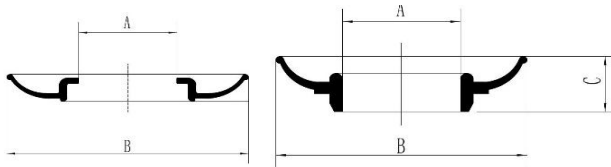

Code	Name	ID*OD*H	Material	Color	Detailed Categories
XS10959	Check Valve	31*62*6.5	NBR	Black	
XS12475	Check Valve	31*64*17.5	NBR	Black	
XS8607	Check Valve	31*68.5*5.5	NBR	Black	
XS2784	Check Valve	31.5*54.4*12.5	NBR	Black	
XS3640	Check Valve	31.5*58.2*6.8	NBR	Black	
XS1261	Check Valve	31.5*70*15.7	NBR	Black	
XS0426	Check Valve	31.5*70*16	NBR	Black	
XS0957	Check Valve	31.75*52.83*8.89	NBR	Black	
XS13542	Check Valve	31.75*60.96*16.54	NBR	Black	
XS1118	Check Valve	31.8*60*7	NBR	Black	
XS6486	Check Valve	32*48*8.63	NBR	Black	
XS8012	Check Valve	32*49*11	NBR	Black	
XS13111	Check Valve	32*50*10	NBR	Black	
XS7571	Check Valve	32*54*14	NBR	Black	
XS6530	Check Valve	32*60*7	NBR	Black	
XS1415	Check Valve	32*61*14	NBR	Black	
XS2083	Check Valve	32*65*7	NBR	Black	
XS0080	Check Valve	32.5*52*7.7	NBR	Black	
XS3205	Check Valve	32.5*60*5.5	NBR	Black	
XS1112	Check Valve	33*48*8	NBR	Black	
XS0511	Check Valve	33*93*10	NBR	Black	
XS5585	Check Valve	33.5*43*13	NBR	Black	
XS1163	Check Valve	33.5*43.5*5.5	NBR	Black	
XS1105	Check Valve	33.5*48.5*8	NBR	Black	
XS4556	Check Valve	33.5*70*7.5	NBR	Black	
XS11576	Check Valve	33/38*75*9.5	NBR	Black	
XS2005	Check Valve	33/47.5*75*9.5	NBR	Black	
XS2224	Check Valve	34*72*8	NBR	Black	
XS0456	Check Valve	34*98*21	NBR	Black