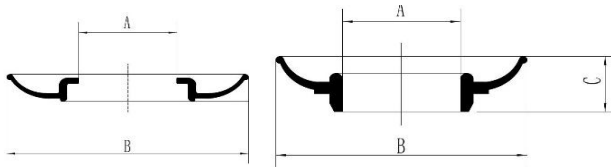

Code	Name	ID*OD*H	Material	Color	Detailed Categories
XS0577	Check Valve	29*66*11	NBR	Black	
XS1236	Check Valve	29*70*15.7	NBR	Black	
XS9227	Check Valve	29*75*18.7	NBR	Black	
XS8219	Check Valve	29.2*63*5.2	NBR	Black	
XS9984	Check Valve	29.4*66.5*6	NBR	Black	
XS9437	Check Valve	29.5*64*6.5	NBR	Black	
XS11829	Check Valve	29/38.5*64*8.5	NBR	Black	
XS0549	Check Valve	30*50*8	NBR	Black	
XS1093	Check Valve	30*55.7*9.5	NBR	Black	
XS0978	Check Valve	30*61*8.5	NBR	Black	
XS9678	Check Valve	30*64*8.5	NBR	Black	
XS8457	Check Valve	30*64*9	NBR	Black	
XS0664	Check Valve	30*67*16	NBR	Black	
XS1208	Check Valve	30.3*46*9.8	NBR	Black	
XS12415	Check Valve	30.3*60*9	NBR	Black	
XS11505	Check Valve	30.4*63*12.4	NBR	Black	
XS2229	Check Valve	30.5*56*7.5	NBR	Black	
XS1934	Check Valve	30.5*64*8.2	NBR	Black	
XS9554	Check Valve	30.5*70*14	NBR	Black	
XS3833	Check Valve	30.8*59*12.5	NBR	Black	
XS11017	Check Valve	31*45*8	NBR	Black	
XS5589	Check Valve	31*48*8	NBR	Black	
XS13896	Check Valve	31*56*9.2	NBR	Black	
XS0986	Check Valve	31*56.5*10	NBR	Black	
XS4798	Check Valve	31*58*5	NBR	Black	
XS8624	Check Valve	31*59*7	NBR	Black	
XS9118	Check Valve	31*59*8.4	NBR	Black	
XS10718	Check Valve	31*61*9	NBR	Black	
XS10679	Check Valve	31*61*9.5	NBR	Black