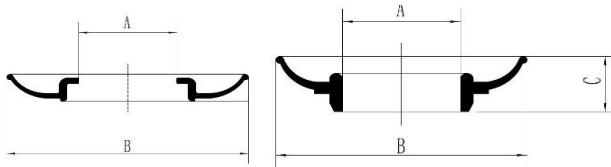

Code	Name	ID*OD*H	Material	Color	Detailed Categories
XS12594	Check Valve	24.5*57*11.5	NBR	Black	
XS12003	Check Valve	24.5*60*12.5	NBR	Black	
XS7488	Check Valve	24.5*72*16.5	NBR	Black	
XS10687	Check Valve	24.6*52*7	NBR	Black	
XS8536	Check Valve	24.75/26*76*10.3	NBR	Black	
XS0912	Check Valve	24.8*41.1*6	NBR	Black	
XS2761	Check Valve	24.8*50.8*8.5	NBR	Black	
XS13181	Check Valve	24.8*53*21	NBR	Black	
XS2788	Check Valve	24.8*53*8.16	NBR	Black	
XS12516	Check Valve	24.8*55*8	NBR	Black	
XS13515	Check Valve	24.8*59*9.15	NBR	Black	
XS7565	Check Valve	25*48*12	NBR	Black	
XS0610	Check Valve	25*50*10	NBR	Black	
XS8843	Check Valve	25*51*5.8	NBR	Black	
XS12819	Check Valve	25*55*7.3	NBR	Black	
XS8485	Check Valve	25*56*7	NBR	Black	
XS0519	Check Valve	25*56*8.5	NBR	Black	
XS6443	Check Valve	25*57*11	NBR	Black	
XS7359	Check Valve	25*57*6.5	NBR	Black	
XS0607	Check Valve	25*57*8.5	NBR	Black	
XS0517	Check Valve	25*60*8.5	NBR	Black	
XS4582	Check Valve	25*61*8.5	NBR	Black	
XS9714	Check Valve	25*61*9.3	NBR	Black	
XS9452	Check Valve	25*68*15.5	NBR	Black	
XS10757	Check Valve	25*74*10	NBR	Black	
XS13555	Check Valve	25*75*11	NBR	Black	
XS8815	Check Valve	25*75*11.5	NBR	Black	
XS0365	Check Valve	25*75.5*12	NBR	Black	
XS3578	Check Valve	25.1*53.3*7.5	NBR	Black